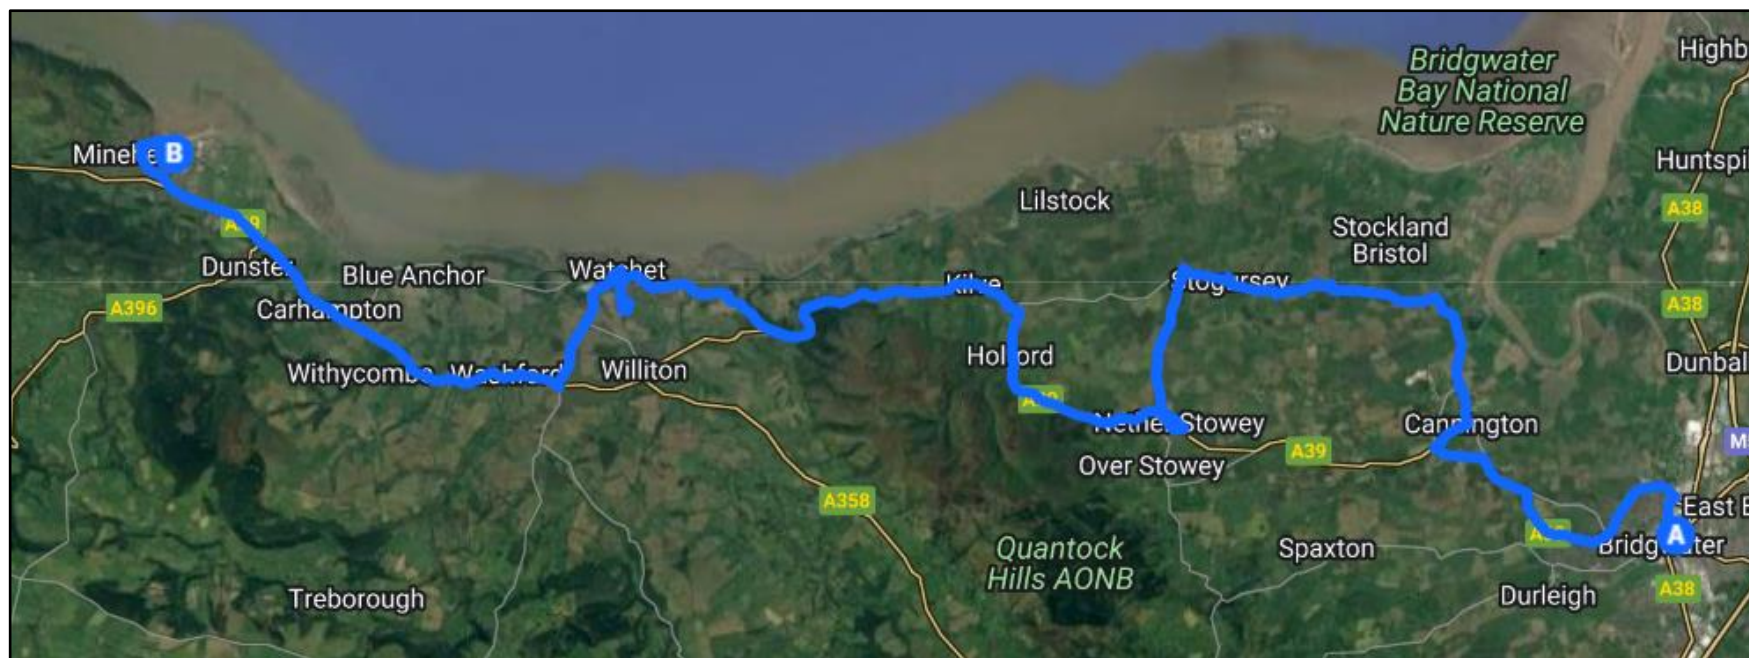

# Bridgwater – Minehead – Bridgwater

Available Monday to Friday **from 7<sup>th</sup> August 2023**

This is a **FREE** bus service provided by HPC for the local residents. Please note the restrictions below for use.

**Local passengers may not be carried between any points wholly between Minehead and Carhampton nor from anywhere between these points to or from Watchet WSR Station.**

**Local passengers also may not be carried between points wholly from Cannington to Bridgwater.**

## ALL BUS STOPS:

Bridgwater, Bus Station (Bay 7) NON stop - Cannington Cemetery- Crossway Farm, Combwich - Acland Arms, Stogursey School, Stogursey - Durborough Farm -St. Mary Street Fire Station, Nether Stowey - The Clocktower - The Cock (E-bound) – Nether Stowey, adj. Castle Street - Pooles Close - Coleridge Road - Stogursey Turn – Plough Inn, Holford - Kilton Cross - The Hood Arms - Youth Centre - Higher Street, The Crossroads - St. Audries Holiday Camp - adj. The Windmill, West Quantoxhead - Haven Caravan Park, Williton Doniford Farm - Culvercliffe Road - Liddymore Shops - Churchill Way - Woodland Road, Risdon Road - Masonic Hall - Watchet Railway Station, Carhampton, Dunster Showground - Dunster Steep Bircham Road, Minehead - WSCC - Alcombe Bus Shelter (NW-bound) - Alcombe Books - Minehead Middle School - Roman Catholic Church - The Parade, Minehead, Lidl Minehead